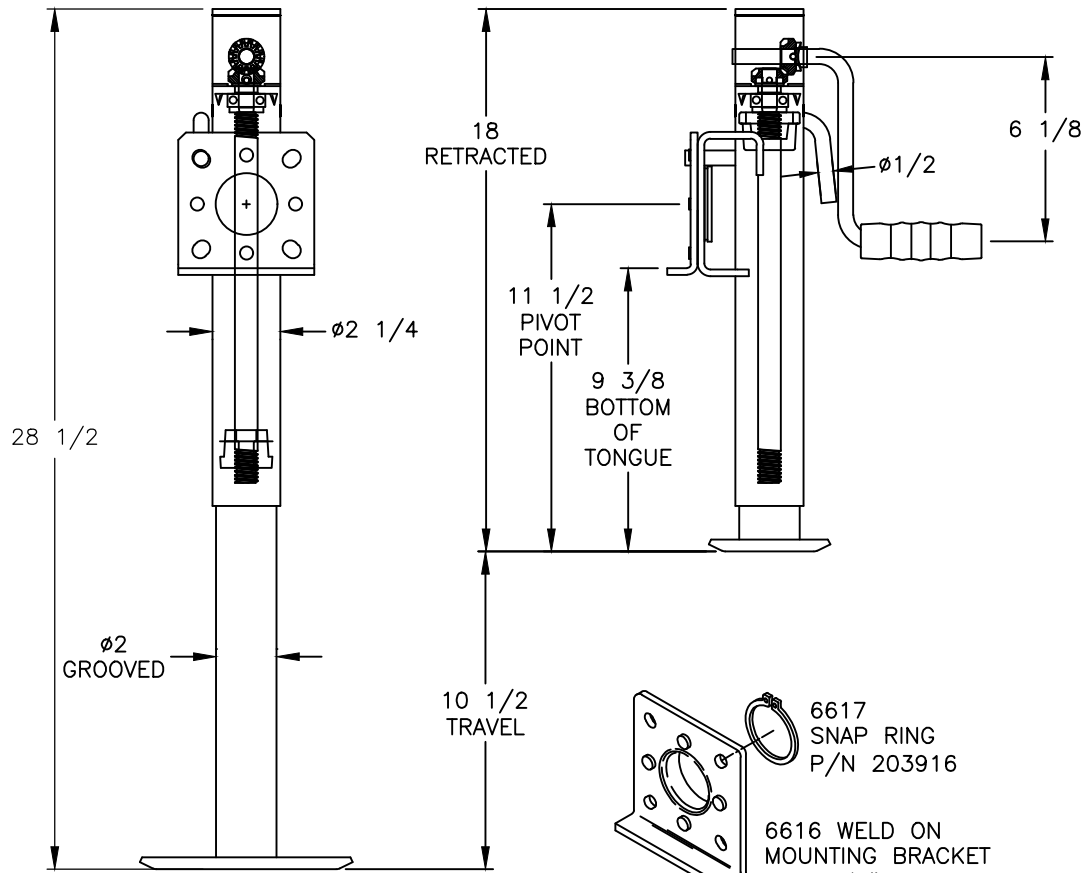

MODEL
6621
2000lb/907kg CAPACITY
AG-IND JACK
P/N 22686

6617
SNAP RING
P/N 203916

6616 WELD ON
MOUNTING BRACKET
FITS 1/2" SWIVEL
PIN. P/N 403392