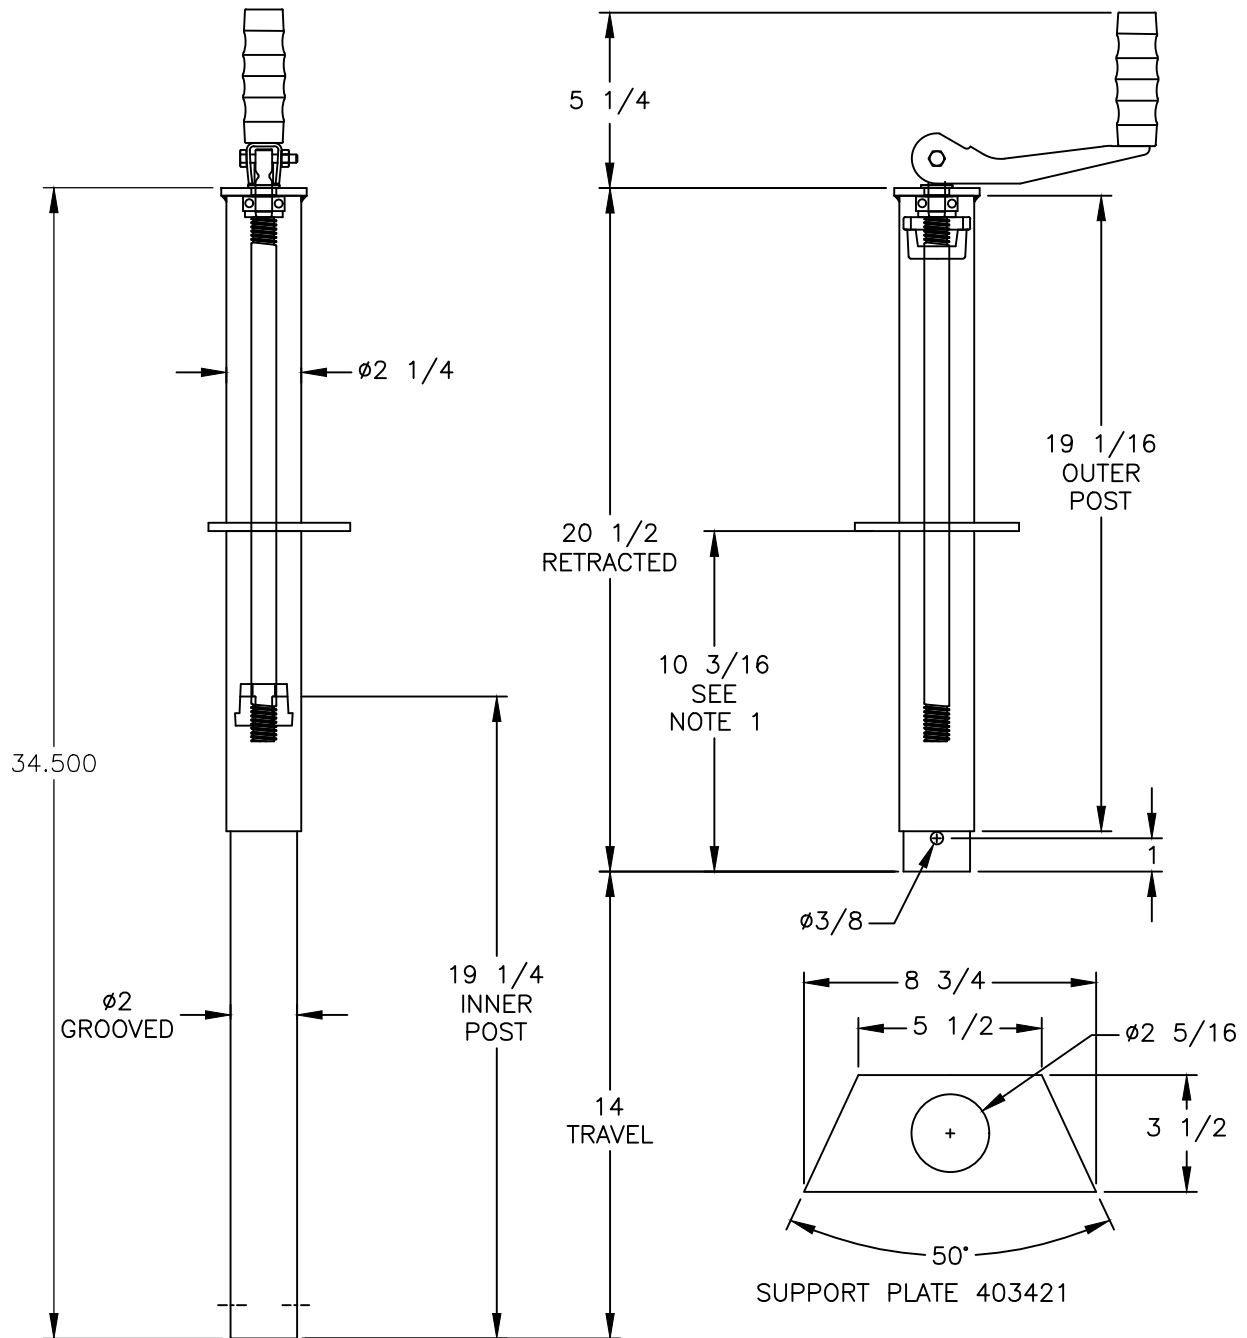

MODEL
6671B
5000lb/2268kg CAPACITY
AG-IND JACK
P/N 22771

NOTES:
1.) WITH A 6614A REMOVABLE FOOT INSTALLED,
THE MOUNTING BRACKET HEIGHT ABOVE THE
BOTTOM OF THE FOOT IS 10-11/16".