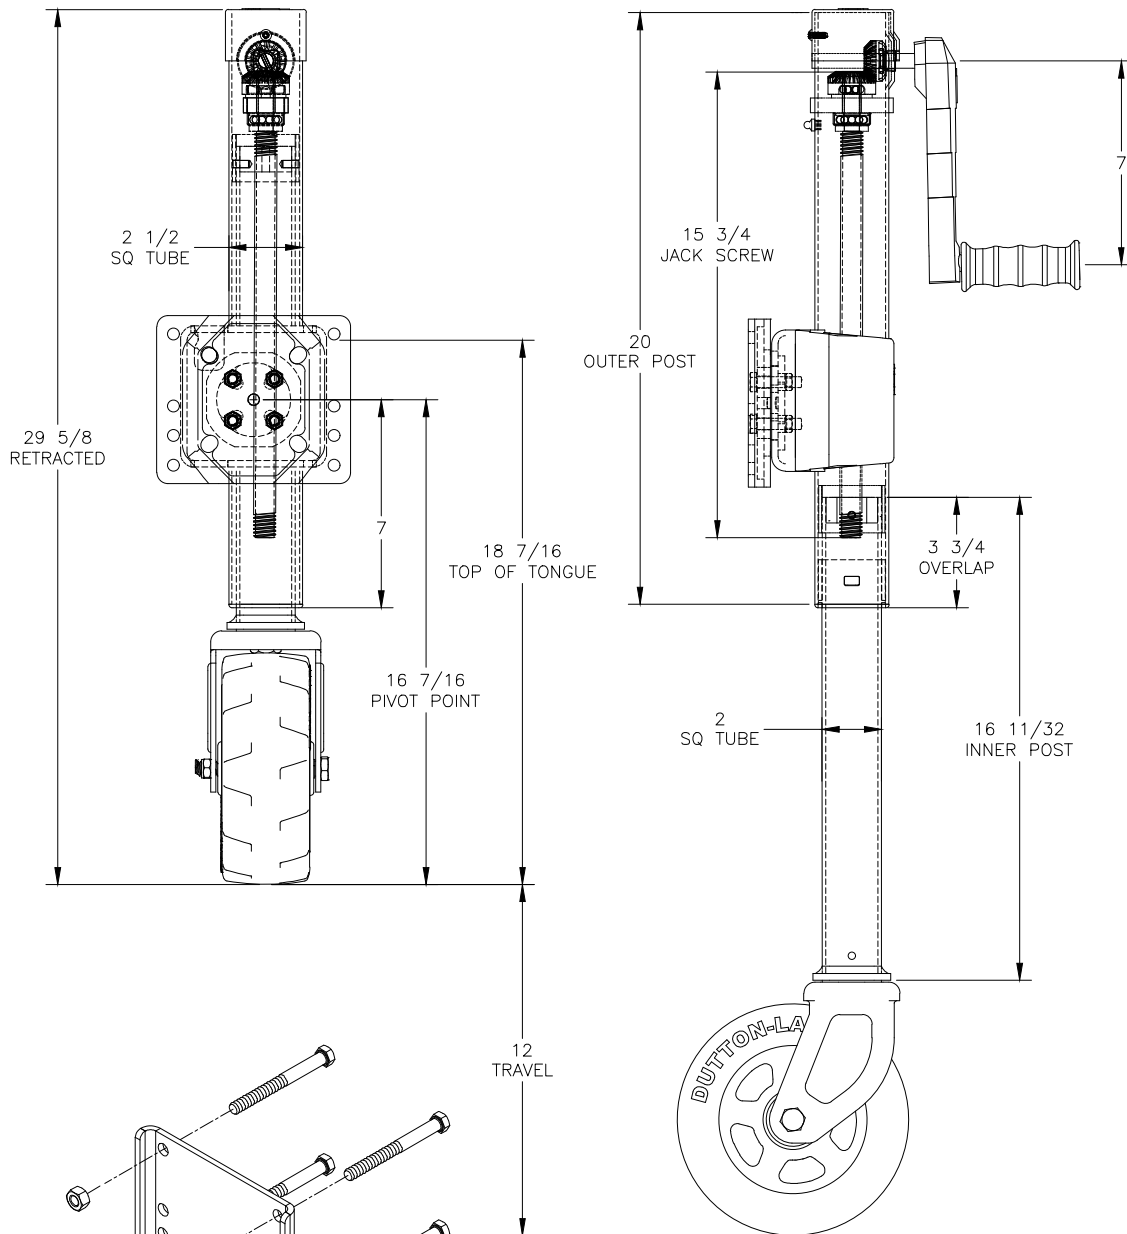

MODEL
DLX-SW
1700lb/771kg CAPACITY
MARINE JACK
P/N 22339

INCLUDES:
303899 DLX CLAMP PLATE KIT