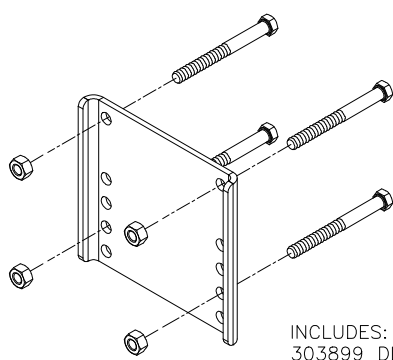

MODEL
DLX-SW
1700lb/771kg CAPACITY
MARINE JACK
P/N 22339

INCLUDES:
303899 DLX CLAMP PLATE KIT